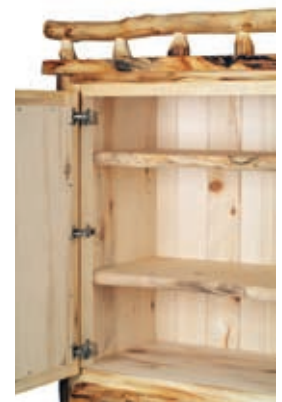

Our Wildlife Arts Armoire is an impressive and functional piece of furniture that features one of our stunning images. A single door adorns the top half of the armoire, which houses two adjustable shelves. This armoire can also be made with a TV swivel and a DVD/DVR shelf if desired. The armoire frame, sides and top are Mountain Woods' signature solid aspen with aspen log trim. The lower half of the armoire offers three generous drawers with aspen log fronts, and an aspen skirt base for stability.